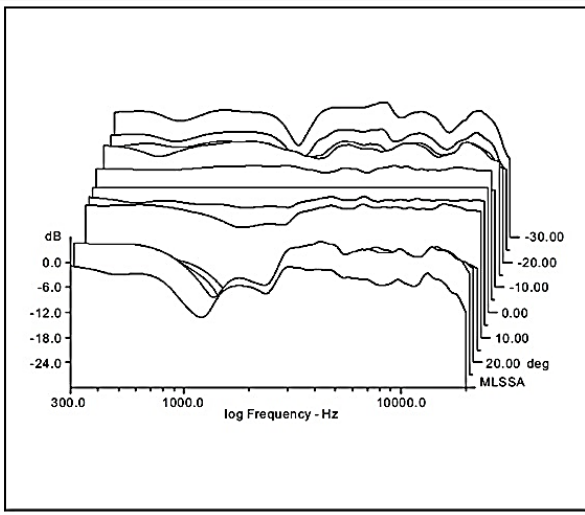

Swan Speaker Cabinet Kit

Model	Image	Product Mix	
		Woofer	Tweeter
DIY2.2		D6.8-IIB	Q1R

Frequency Response Curve

Crossover point curve

Impedance and Phase Curves

Step Response

Plus or minus 30 degrees vertical directivity