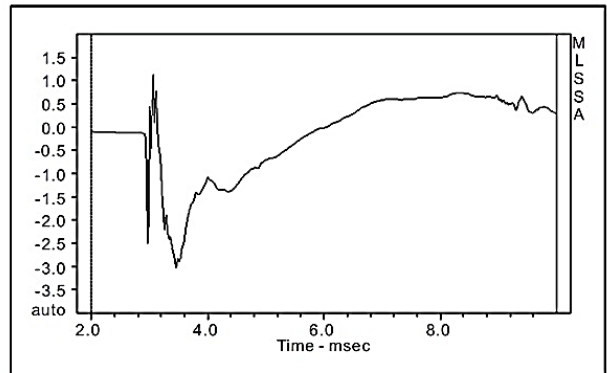

Swan Speaker Cabinet Kit

Model	Image	Product Mix	
		Woofer	Tweeter
DIY2.2		D6.8-IIB	Q1R

Frequency Response Curve

Crossover point curve

Impedance and Phase Curves

Step Response

Plus or minus 30 degrees vertical directivity