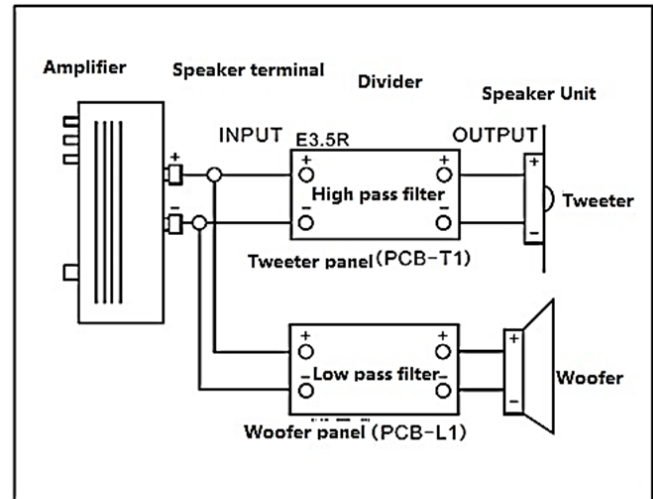

Wiring diagram