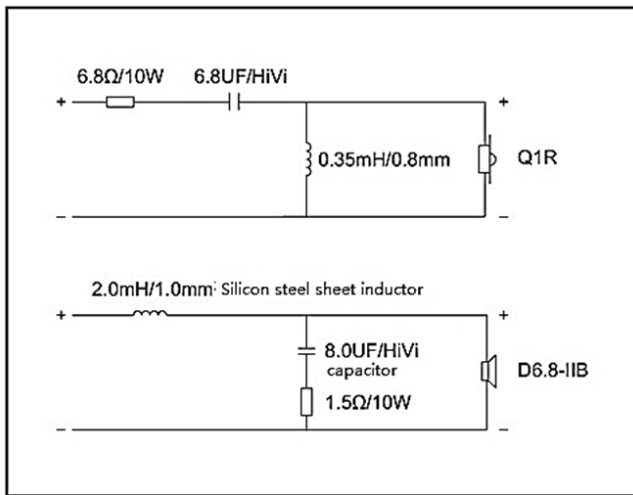

Swan Speaker Cabinet Kit

Model	Image	Product Mix	
		Woofer	Tweeter
DIY2.2		D6.8-IIB	Q1R

Frequency Response Curve

Crossover point curve

Impedance and Phase Curves

Step Response

Plus or minus 30 degrees vertical directivity

Harmonic Distortion 2.83V/1m

Divider circuit diagram

Wiring diagram