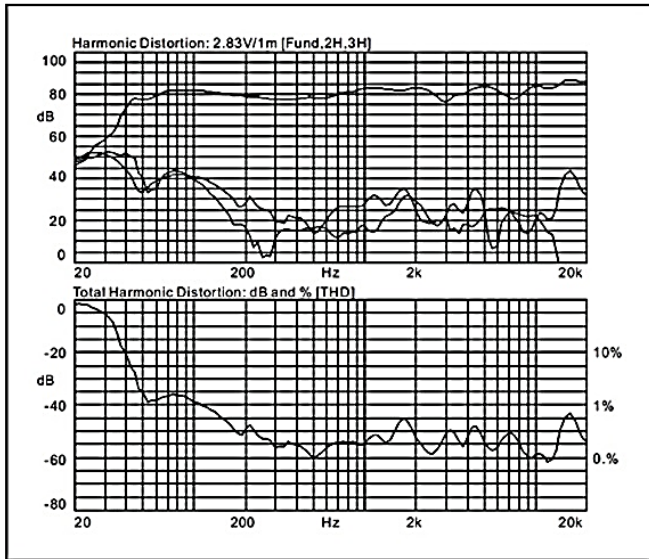

Swan Speaker Cabinet Kit

Model	Image	Product Mix	
		Woofer	Tweeter
DIY2.2		D6.8-IIB	Q1R

Frequency Response Curve

Crossover point curve

Impedance and Phase Curves

Step Response

Plus or minus 30 degrees vertical directivity

Harmonic Distortion 2.83V/1m

Divider circuit diagram

Wiring diagram