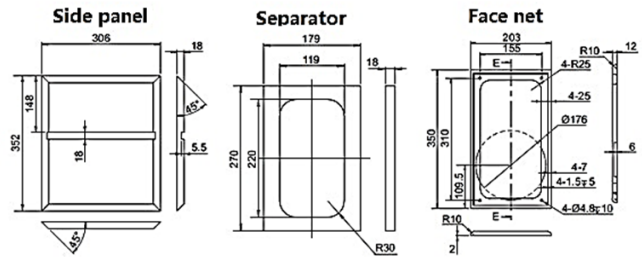

Divider circuit diagram