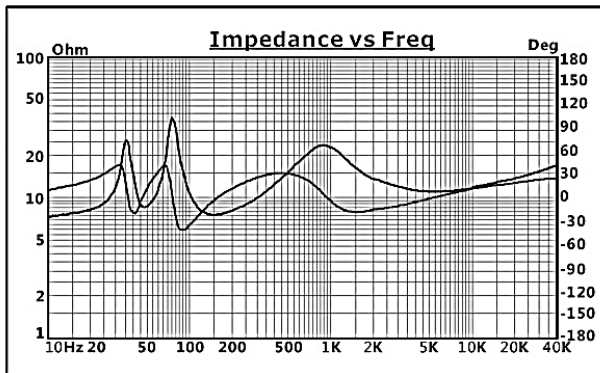

Swan Speaker Cabinet Kit

Model	Image	Product Mix	
		Woofer	Tweeter
DIY2.2		D6.8-IIB	Q1R

Frequency Response Curve

Crossover point curve

Impedance and Phase Curves

Step Response

Plus or minus 30 degrees vertical directivity