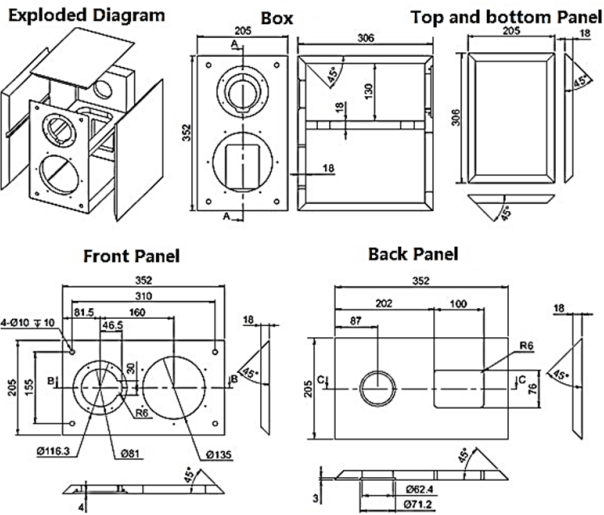

Swan Speaker Cabinet Kit

Model	Image	Product Mix	
		Woofer	Tweeter
DIY2.2		D6.8-IIB	Q1R

Frequency Response Curve

Crossover point curve

Impedance and Phase Curves

Step Response

Plus or minus 30 degrees vertical directivity

Harmonic Distortion 2.83V/1m

Divider circuit diagram

Wiring diagram