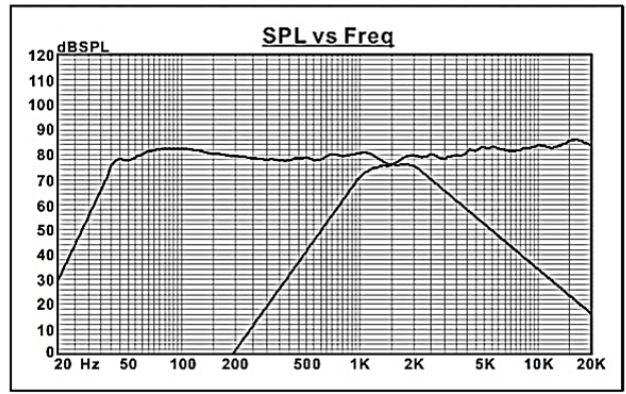

Swan Speaker Cabinet Kit

Model	Image	Product Mix	
		Woofer	Tweeter
DIY2.2		D6.8-IIB	Q1R

Frequency Response Curve

Crossover point curve

Impedance and Phase Curves

Step Response

Plus or minus 30 degrees vertical directivity