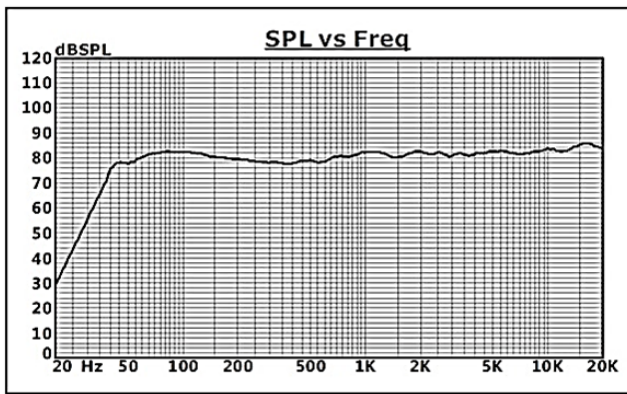

Swan Speaker Cabinet Kit

Model	Image	Product Mix	
		Woofer	Tweeter
DIY2.2		D6.8-IIB	Q1R

Frequency Response Curve

Crossover point curve

Impedance and Phase Curves

Step Response

Plus or minus 30 degrees vertical directivity