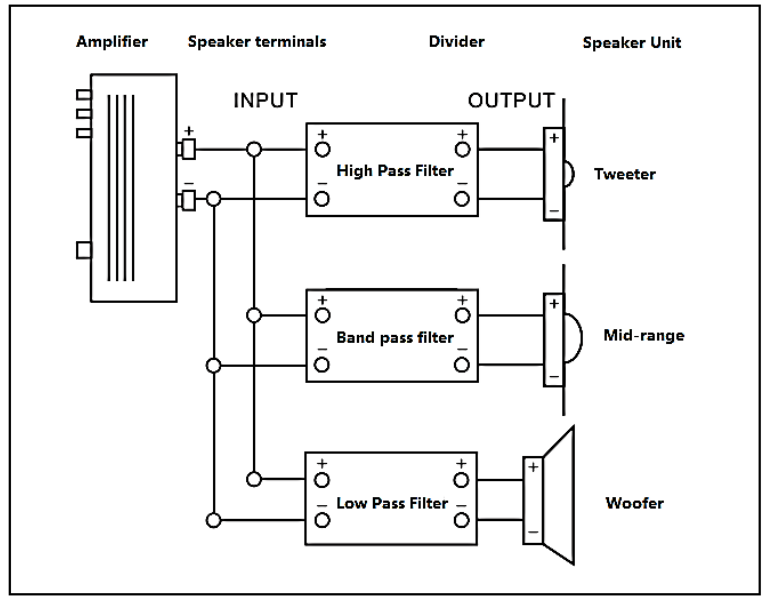

Swan Speaker Cabinet Kit

Model	Image	Product Mix		
		Woofer	Midrange	Tweeter
DIY E5.1		E8	DM-7500	Q4B

Crossover point curve

Frequency Response Curve

Impedance and Phase Curves

Wiring Diagram

Divider circuit diagram