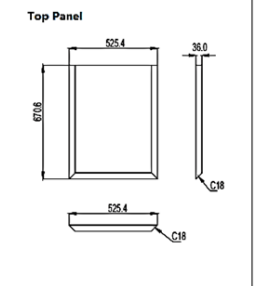

Swan Speaker Cabinet Kit

Model	Image	Product Mix		
		Woofer	Midrange	Tweeter
DIY E5.1		E8	DM-7500	Q4B

Crossover point curve

Frequency Response Curve

Impedance and Phase Curves

Wiring Diagram

Divider circuit diagram