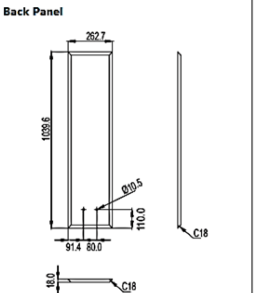

Swan Speaker Cabinet Kit

Model	Image	Product Mix		
		Woofer	Midrange	Tweeter
DIY E5.1		E8	DM-7500	Q4B

Crossover point curve

Frequency Response Curve

Impedance and Phase Curves

Wiring Diagram

Divider circuit diagram