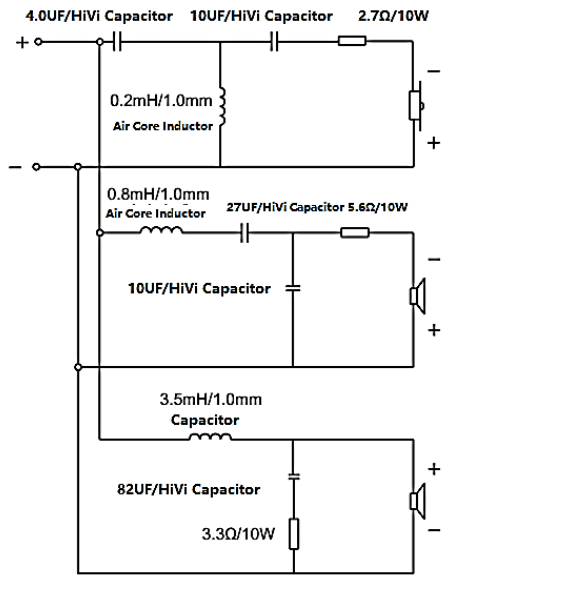

Swan Speaker Cabinet Kit

Model	Image	Product Mix		
		Woofer	Midrange	Tweeter
DIY E5.1		E8	DM-7500	Q4B

Crossover point curve

Frequency Response Curve

Impedance and Phase Curves

Wiring Diagram

Divider circuit diagram