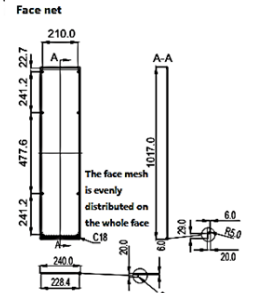

Swan Speaker Cabinet Kit

Model	Image	Product Mix		
		Woofer	Midrange	Tweeter
DIY E5.1		E8	DM-7500	Q4B

Crossover point curve

Frequency Response Curve

Impedance and Phase Curves

Wiring Diagram

Divider circuit diagram