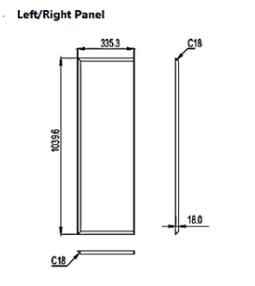

Swan Speaker Cabinet Kit

Model	Image	Product Mix		
		Woofer	Midrange	Tweeter
DIY E5.1		E8	DM-7500	Q4B

Crossover point curve

Frequency Response Curve

Impedance and Phase Curves

Wiring Diagram

Divider circuit diagram