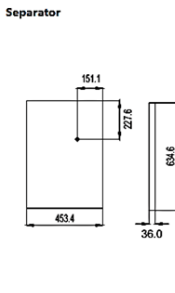

Swan Speaker Cabinet Kit

Model	Image	Product Mix		
		Woofer	Midrange	Tweeter
DIY E5.1		E8	DM-7500	Q4B

Crossover point curve

Frequency Response Curve

Impedance and Phase Curves

Wiring Diagram

Divider circuit diagram