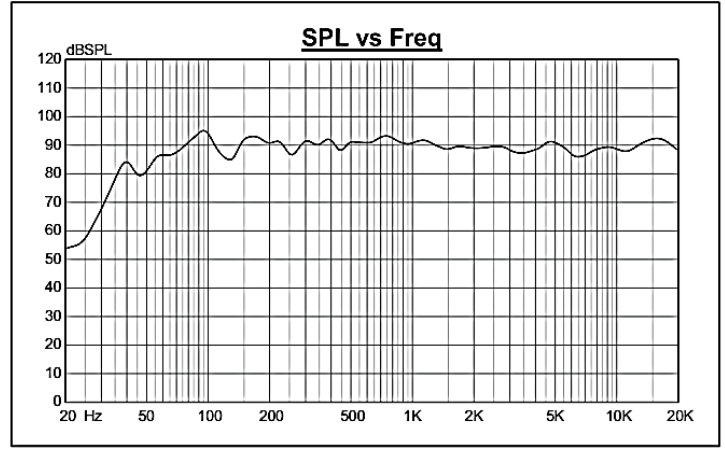

Swan Speaker Cabinet Kit

Model	Image	Product Mix		
		Woofer	Midrange	Tweeter
DIY E5.1		E8	DM-7500	Q4B

Crossover point curve

Frequency Response Curve

Impedance and Phase Curves

Wiring Diagram

Divider circuit diagram