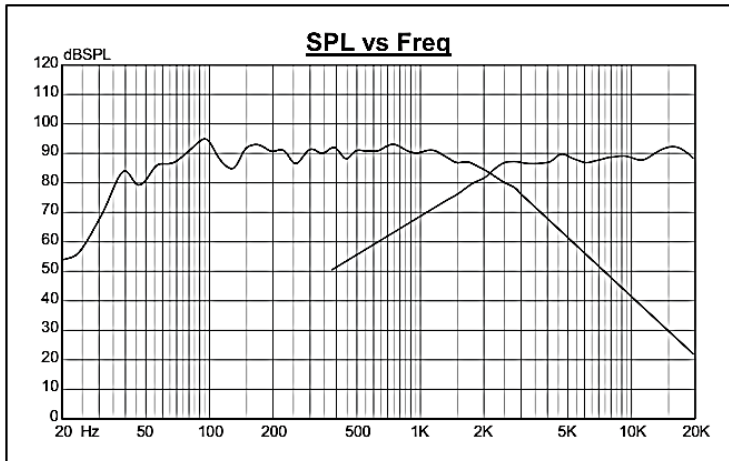

Swan Speaker Cabinet Kit

Model	Image	Product Mix		
		Woofer	Midrange	Tweeter
DIY E5.1		E8	DM-7500	Q4B

Crossover point curve

Frequency Response Curve

Impedance and Phase Curves

Wiring Diagram

Divider circuit diagram