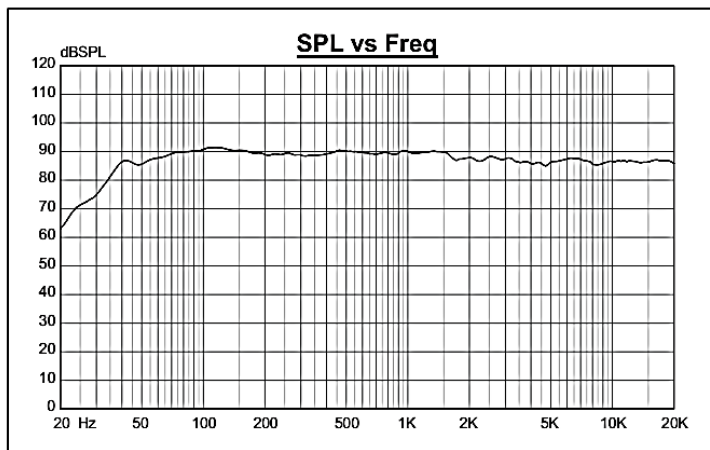

Swan Speaker Cabinet Kit

Model	Image	Product Mix		
		Woofer	Midrange	Tweeter
DIY C6.1		C8	DM-7500	Q4B

Frequency Curve

Crossover point curve

Impedance and Phase Curves

Wiring Diagram