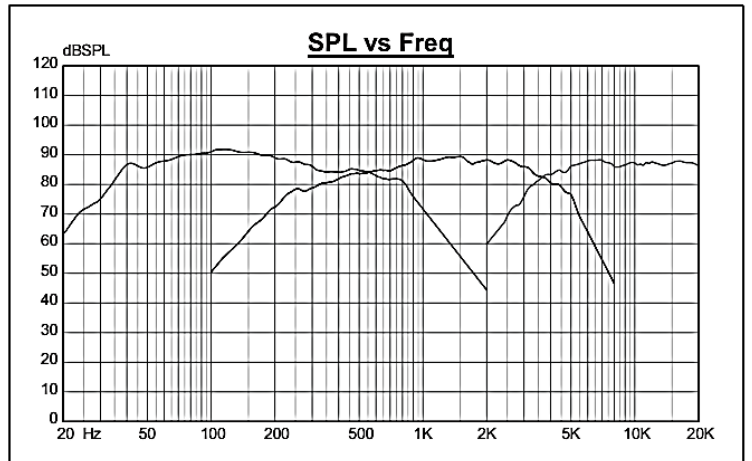

Swan Speaker Cabinet Kit

Model	Image	Product Mix		
		Woofer	Midrange	Tweeter
DIY C6.1		C8	DM-7500	Q4B

Frequency Curve

Crossover point curve

Impedance and Phase Curves

Wiring Diagram