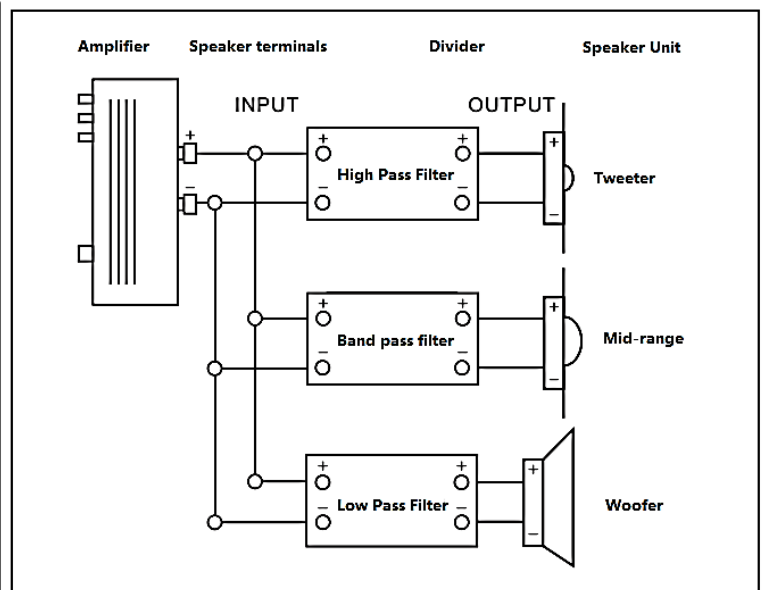

Swan Speaker Cabinet Kit

Model	Image	Product Mix		
		Woofer	Midrange	Tweeter
DIY C6.1		C8	DM-7500	Q4B

Frequency Curve

Crossover point curve

Impedance and Phase Curves

Wiring Diagram