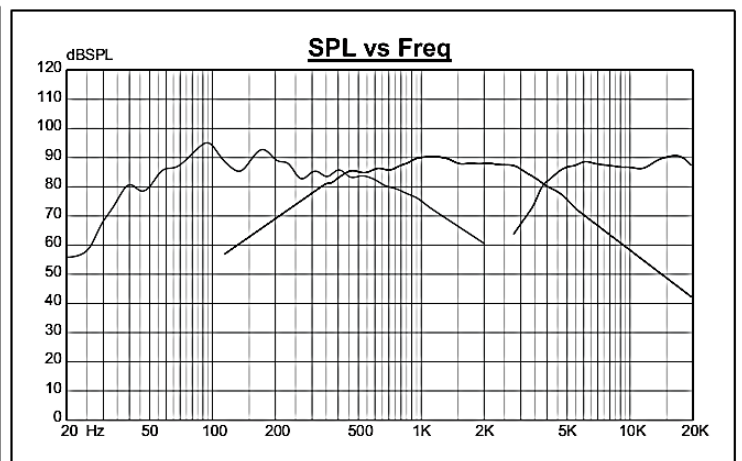

Swan Speaker Cabinet Kit

Model	Image	Product Mix		
		Woofer	Midrange	Tweeter
DIY E6.1		E8	DM-7500	Q4B

Frequency Curve

Crossover point curve

Impedance & Phase Curves

Divider circuit diagram