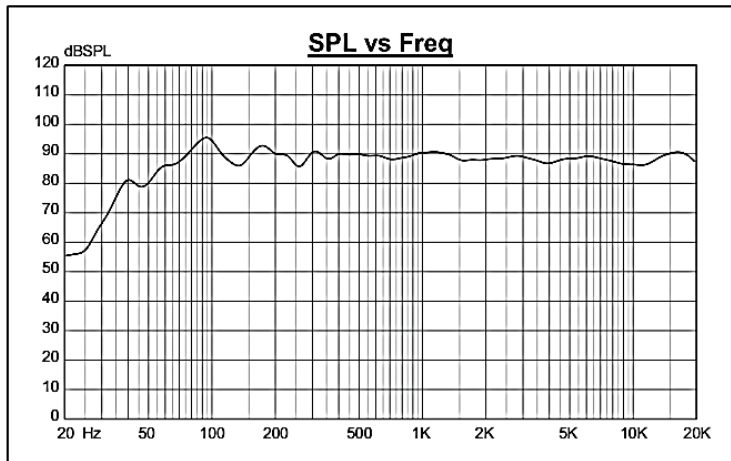

Swan Speaker Cabinet Kit

Model	Image	Product Mix		
		Woofer	Midrange	Tweeter
DIY E6.1		E8	DM-7500	Q4B

Frequency Curve

Crossover point curve

Impedance & Phase Curves

Divider circuit diagram