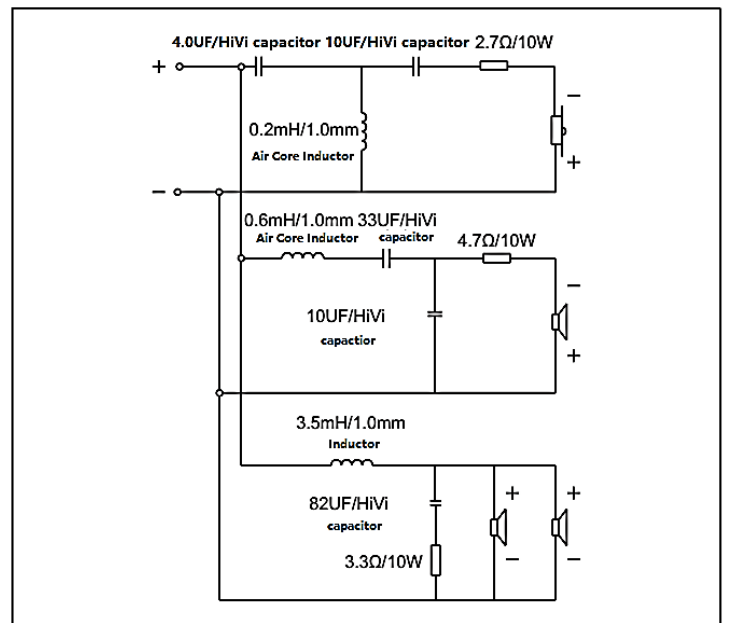

Swan Speaker Cabinet Kit

Model	Image	Product Mix		
		Woofer	Midrange	Tweeter
DIY E6.1		E8	DM-7500	Q4B

Frequency Curve

Crossover point curve

Impedance & Phase Curves

Divider circuit diagram